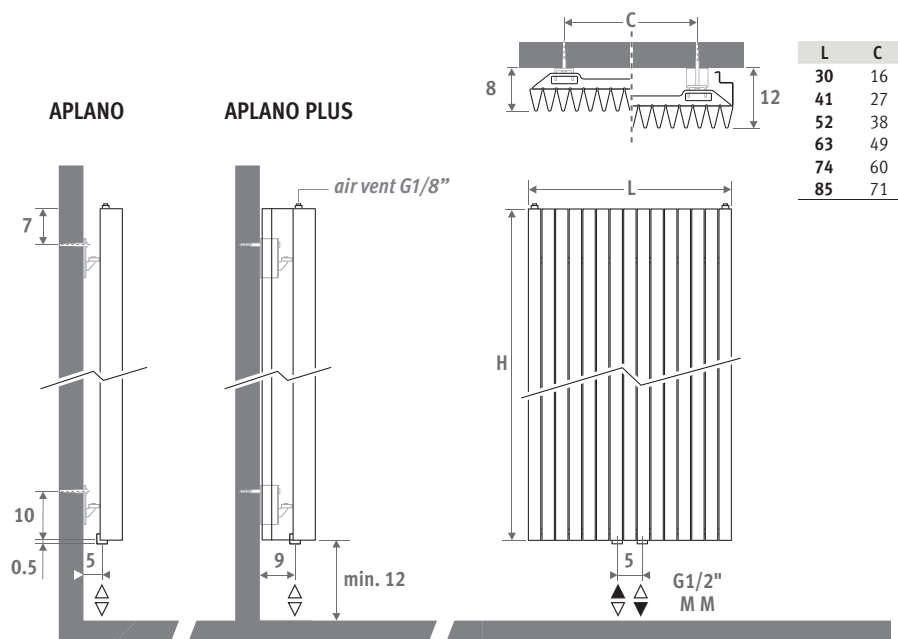

Eye catchers

From design to art

IGUANA APLANO

IGUANA APLANO

DIMENSIONS (in cm)

APLANO APLANO PLUS

DELIVERY

- central connection MM underneath
- wall fixing
- 2 chrome-plated air vents G1/8"
- Iguana Plus is supplied with two side panels

CONNECTION

Top connection: specify code 45 or 54 instead of MM (1° number is flow).

No insert pipe should be ordered. Provide an air vent on the central heating pipework.

One pipe connection: connection sets 41, 42, 48 or 49. Max. 2 radiators per heating ring.

CONNECTION SETS

To guarantee the output of the Iguana models and to limit the pressure drop, Jaga recommends the use of 15/1 minimum diameter pipes.

Connection set to the wall with a Deco-Pro valve

TRV head and sleeve couplings included.