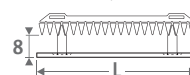

set 48	BRUSHED STAINLESS STEEL	€
	CODE.PW3.PS.1...	231,20
set 41	CHROME	€
	CODE.PW3.AW.1...	148,40
	CODE.PW3.AC.1...	162,60

fill in sleeve coupling code

Precision metal tube 15/1	115
Precision metal tube 16/1	116
Precision metal tube 18/1	118
RPE/ALU tube 16/2	316
RPE/ALU tube 18/2	318

Other connections:

See chapter "Connection sets and valves" for all connection options and technical information

OPTIONS

Towel rail / hat rack in chrome-plated aluminium

Hat rack consists of a towel rail and 5 coat hooks