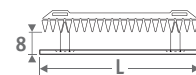

set	BRUSHED STAINLESS STEEL	€
48	CODE.PW3.PS.1...	238,00
set	CHROME	€
41	CODE.PW3.AW.1...	153,00
	CODE.PW3.AC.1...	167,00

fill in sleeve coupling code

Precision metal tube 15/1	115
Precision metal tube 16/1	116
Precision metal tube 18/1	118
RPE/ALU tube 16/2	316
RPE/ALU tube 18/2	318

Other connections:

See chapter "Connection sets and valves Eyecatchers" for all connection options and technical information

OPTIONS

Towel rail / hat rack in chrome-plated aluminium

Hat rack consists of a towel rail and 5 coat hooks