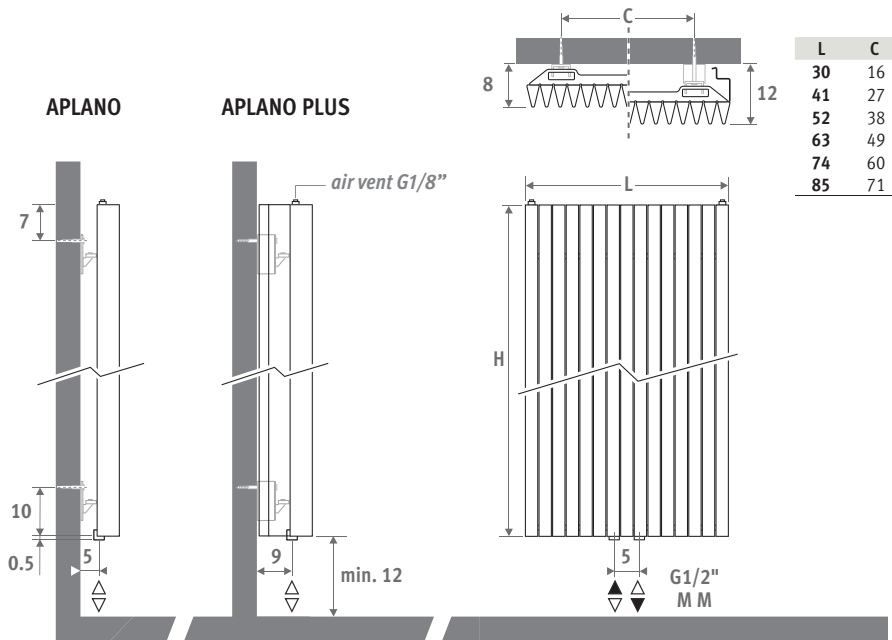

IGUANA APLANO

IGUANA APLANO

DIMENSIONS (in cm)

APLANO APLANO PLUS

DELIVERY

- central connection MM underneath
- wall fixing
- 2 chrome-plated air vents G1/8"
- Iguana Plus is supplied with two side panels

COLOURS

CONNECTION SETS

To guarantee the output of the Iguana models and to limit the pressure drop, Jaga recommends the use of 15/1 minimum diameter pipes.

Connection set to the wall with a Deco-Pro valve

TRV head and sleeve couplings included.

code	height	length	colour	conn.
APPW .	180	030 .	XXX	/MM
fill in colour code _____				

	Watts 75/65	Watts 55/45	€ st. colour	€ other
--	----------------	----------------	-----------------	------------

L	H 180			
030	964	465	644,00	772,00
041	1314	634	840,00	1008,00
052	1664	802	1038,00	1246,00
063	2015	972	1235,00	1482,00
074	2365	1140	1431,00	1717,00
085	2716	1310	1628,00	1954,00