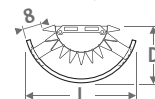

OPTIONS

Towel rail / hat rack in chrome-plated aluminium

Hat rack consists of a towel rail and 5 coat hooks

CODE	L rad.	L	D	€
Towel rail				
9087.013427	ø 27	43	22	216,70
9087.013427	ø 31	43	22	216,70
9087.013493	ø 34	49	25	216,70
Hat rack				
9087.014427	ø 27	43	22	249,70
9087.014427	ø 31	43	22	249,70
9087.014493	ø 34	49	25	249,70

Connection set with guard

See "Connection sets and Valves" set 43 and 44.

Attention! floorboards need to be removed for the guard.