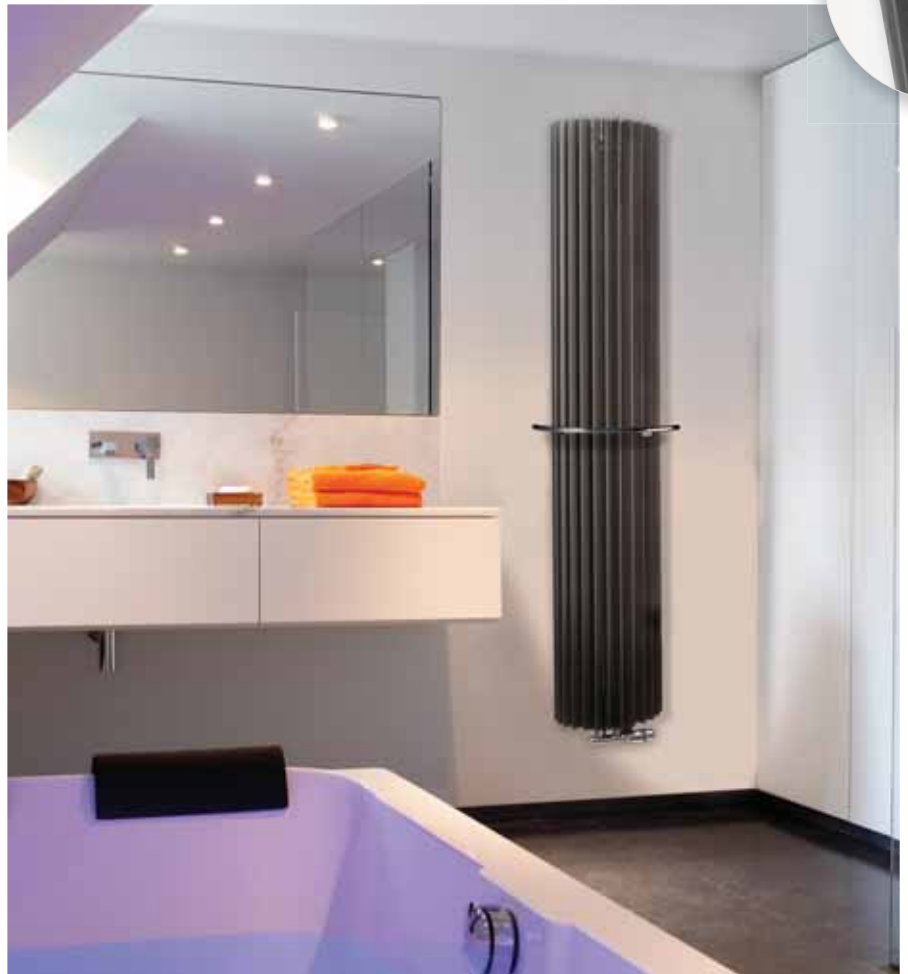

EURONORM
EN 442 75/65 55/45

**IGUANA WITH
TOWEL RACK:**

combines functionality with a
high heat efficiency.