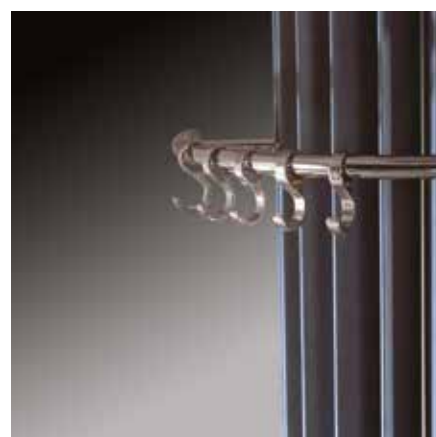

CIRCO WALL

code   *height*   *length*   *colour*   *conn.*
CIRW . 180 027 . XXX /MM
fill in colour code

	Watts 75/65	Watts 55/45	€ st. colour	€ other
L H 180				
027	801	381	560,00	673,00
031	946	450	646,00	776,00
034	1092	520	732,00	879,00
L H 192				
027	854	410	582,00	699,00
031	1009	485	672,00	806,00
034	1164	559	762,00	915,00
L H 200				
027	887	429	595,00	715,00
031	1048	507	688,00	825,00
034	1209	585	780,00	935,00
L H 220				
027	961	472	629,00	756,00
031	1136	558	728,00	873,00
034	1311	644	826,00	991,00
L H 240				
027	1024	511	663,00	796,00
031	1210	604	768,00	922,00
034	1397	697	873,00	1049,00