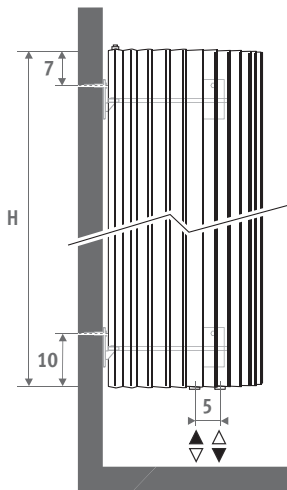

The only thing the Iguana Corner needs to provide heat: a quiet little corner. Also available in heights 125 and 150 cm, specially designed for installation above the bathtub.

Also available as "Plus" version for low flow temperatures.

IGUANA CORNER traffic white 333, optional towel rail

Eyeatchers

From design to art

IGUANA CORNER

IGUANA CORNER

DIMENSIONS (in cm)

CORNER

CORNER PLUS

CORNER PLUS

code	height	length	colour	conn.
COPW .	125	031	. XXX	/MM
fill in colour code —┘				

L	H	Watts		€	
		75/65	55/45	st. colour	other
027	125	723	334	725,20	870,30
	150	834	384	743,30	892,10
	180	967	443	797,50	956,80
	192	1021	467	828,50	994,10
	200	1058	483	847,40	1016,90
	220	1149	523	897,30	1076,90
	240	1242	564	949,40	1139,20

L	H	Watts		€	
		75/65	55/45	st. colour	other
031	125	860	436	942,90	1131,50
	150	990	501	966,40	1159,50
	180	1145	577	1036,60	1243,80
	192	1207	607	1077,00	1292,40
	200	1249	627	1101,50	1321,80
	220	1352	677	1166,50	1399,60
	240	1458	729	1234,40	1481,10