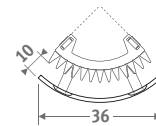

CODE.PW3.AC.1... 162,60

fill in sleeve coupling code

Precision metal tube 15/1	115
Precision metal tube 16/1	116
Precision metal tube 18/1	118
RPE/ALU tube 16/2	316
RPE/ALU tube 18/2	318

Other connections:

See chapter "Connection sets and valves" for all connection options and technical information

OPTIONS

Towel rail / hat rack in chrome-plated aluminium

Hat rack consists of a towel rail and 5 coat hooks

CODE	€
Towel rail	
9087.043466	216,70