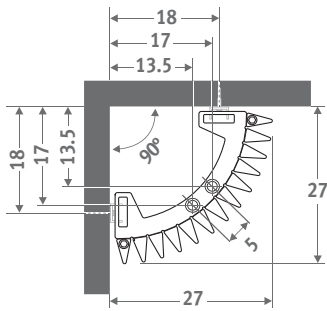

The only thing the Iguana Corner needs to provide heat: a quiet little corner. Also available in heights 125 and 150 cm, specially designed for installation above the bathtub.

Also available as "Plus" version for low flow temperatures.

IGUANA CORNER traffic white 333, optional towel rail

Eyeatchers

From design to art

IGUANA CORNER

IGUANA CORNER

DIMENSIONS (in cm)

CORNER

CORNER PLUS