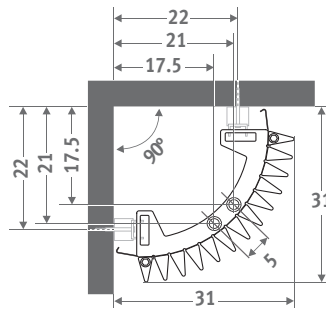

The only thing the Iguana Corner needs to provide heat: a quiet little corner. Also available in heights 125 and 150 cm, specially designed for installation above the bathtub.

Also available as "Plus" version for low flow temperatures.

IGUANA CORNER traffic white 333, optional towel rail

Eyeatchers

From design to art

IGUANA CORNER

IGUANA CORNER

DIMENSIONS (in cm)

CORNER

CORNER PLUS