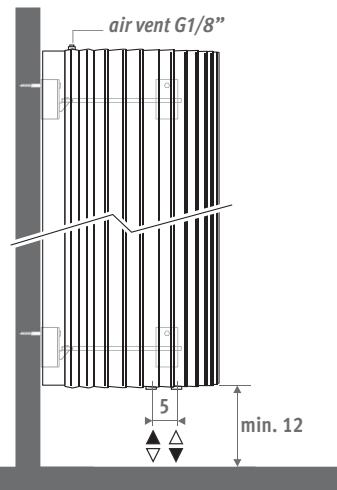

The only thing the Iguana Corner needs to provide heat: a quiet little corner. Also available in heights 125 and 150 cm, specially designed for installation above the bathtub.

Also available as "Plus" version for low flow temperatures.

IGUANA CORNER traffic white 333, optional towel rail

Eyeatchers

From design to art

IGUANA CORNER

IGUANA CORNER

DIMENSIONS (in cm)

CORNER

CORNER PLUS

CORNER PLUS

code	height	length	colour	conn.
COPW .	125	031	. XXX	/MM
fill in colour code —┘				

L	H	Watts		€	
		75/65	55/45	st. colour	other
027	125	723	334	725,20	870,30
	150	834	384	743,30	892,10
	180	967	443	797,50	956,80
	192	1021	467	828,50	994,10
	200	1058	483	847,40	1016,90
	220	1149	523	897,30	1076,90
	240	1242	564	949,40	1139,20