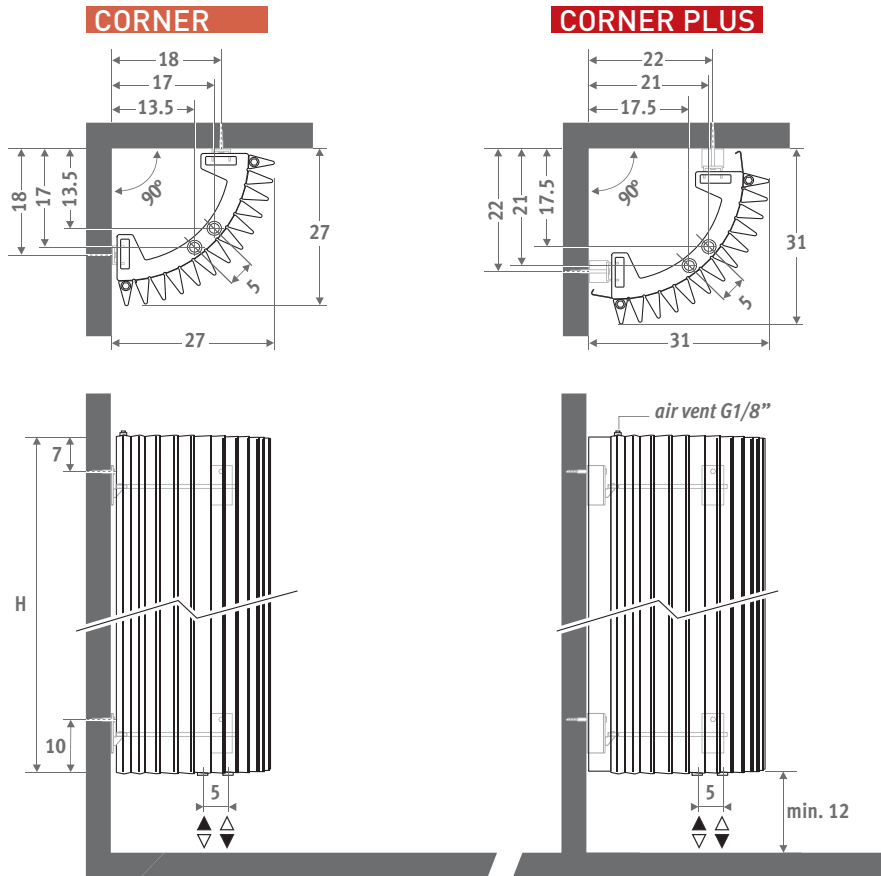

The only thing the Iguana Corner needs to provide heat: a quiet little corner. Also available in heights 125 and 150 cm, specially designed for installation above the bathtub.

Also available as "Plus" version for low flow temperatures.

Top 10
Design
Award
Winner
2000

ISH 1999
DESIGN PLUS
Good Heating Idea

IGUANA CORNER traffic white 333, optional towel rail

IGUANA CORNER

IGUANA CORNER

DIMENSIONS (in cm)

DELIVERY

- central connection MM underneath
- wall fixing
- 2 chrome-plated air vents G1/8"
- Iguana Plus is supplied with two side panels

CONNECTION

Top connection: specify code 45 or 54 instead of MM (1° number is flow).

No insert pipe should be ordered. Provide an air vent on the central heating pipework.

One pipe connection: connection sets 41, 42, 48 or 49. Max. 2 radiators per heating ring.

CONNECTION SETS

To guarantee the output of the Iguana models and to limit the pressure drop, Jaga recommends the use of 15/1 minimum diameter pipes.

Connection set to the wall with a Deco-Pro valve

TRV head and sleeve couplings included.