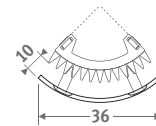

OPTIONS

Towel rail / hat rack in chrome-plated aluminium