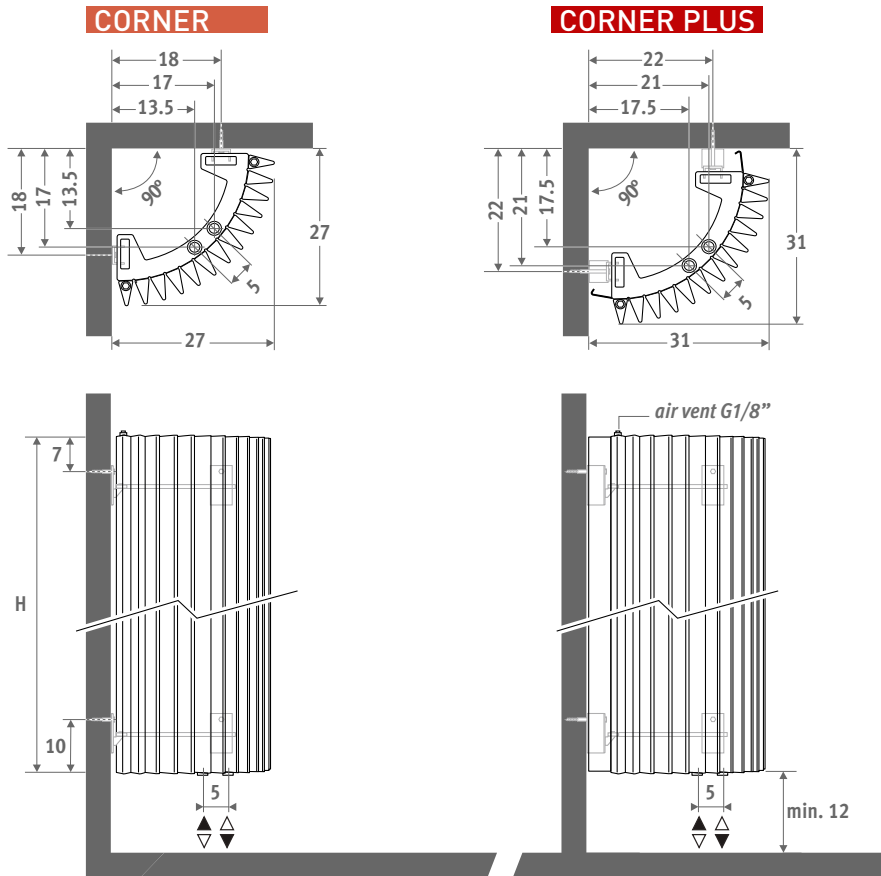

The only thing the Iguana Corner needs to provide heat: a quiet little corner. Also available in heights 125 and 150 cm, specially designed for installation above the bathtub.

Also available as "Plus" version for low flow temperatures.

Top 10
Design
Award
Winner
2000

ISH 1999
DESIGN PLUS
Good Heating More

IGUANA CORNER traffic white 333, optional towel rail

IGUANA CORNER

IGUANA CORNER

DIMENSIONS (in cm)

DELIVERY

- central connection MM underneath
- wall fixing
- 2 chrome-plated air vents G1/8"
- Iguana Plus is supplied with two side panels

CONNECTION

Top connection:
specify code 45 or 54 instead of MM (1° number is flow).
No insert pipe should be ordered. Provide an air vent on the central heating pipework.

One pipe connection:
connection sets 41, 42, 48 or 49.
Max. 2 radiators per heating ring.

CONNECTION SETS

To guarantee the output of the Iguana models and to limit the pressure drop, Jaga recommends the use of 15/1 minimum diameter pipes.

Connection set to the wall with a Deco-Pro valve

TRV head and sleeve couplings included.