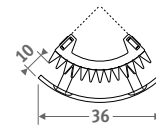

OPTIONS

Towel rail / hat rack in chrome-plated aluminium